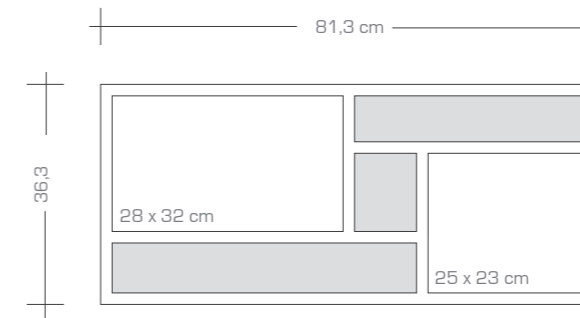

wandboard
wall mounted board

37 | 24

frontansicht
frontview

seitenansicht
sideview

2 alte Holzschubladen, 1 alte Aluminiumschütte (Frankfurter Küche)

2 offene Fächer

MDF 19mm, weiß lackiert

B 81,3 | H 36,3 | T 30

Production time depends on the size of the furniture and takes 6 up to 8 weeks.

All **measurements** are in centimetres and of the body size excluding the drawer knobs.

All rights for design reserved by Franziska Wodicka | schubLaden.